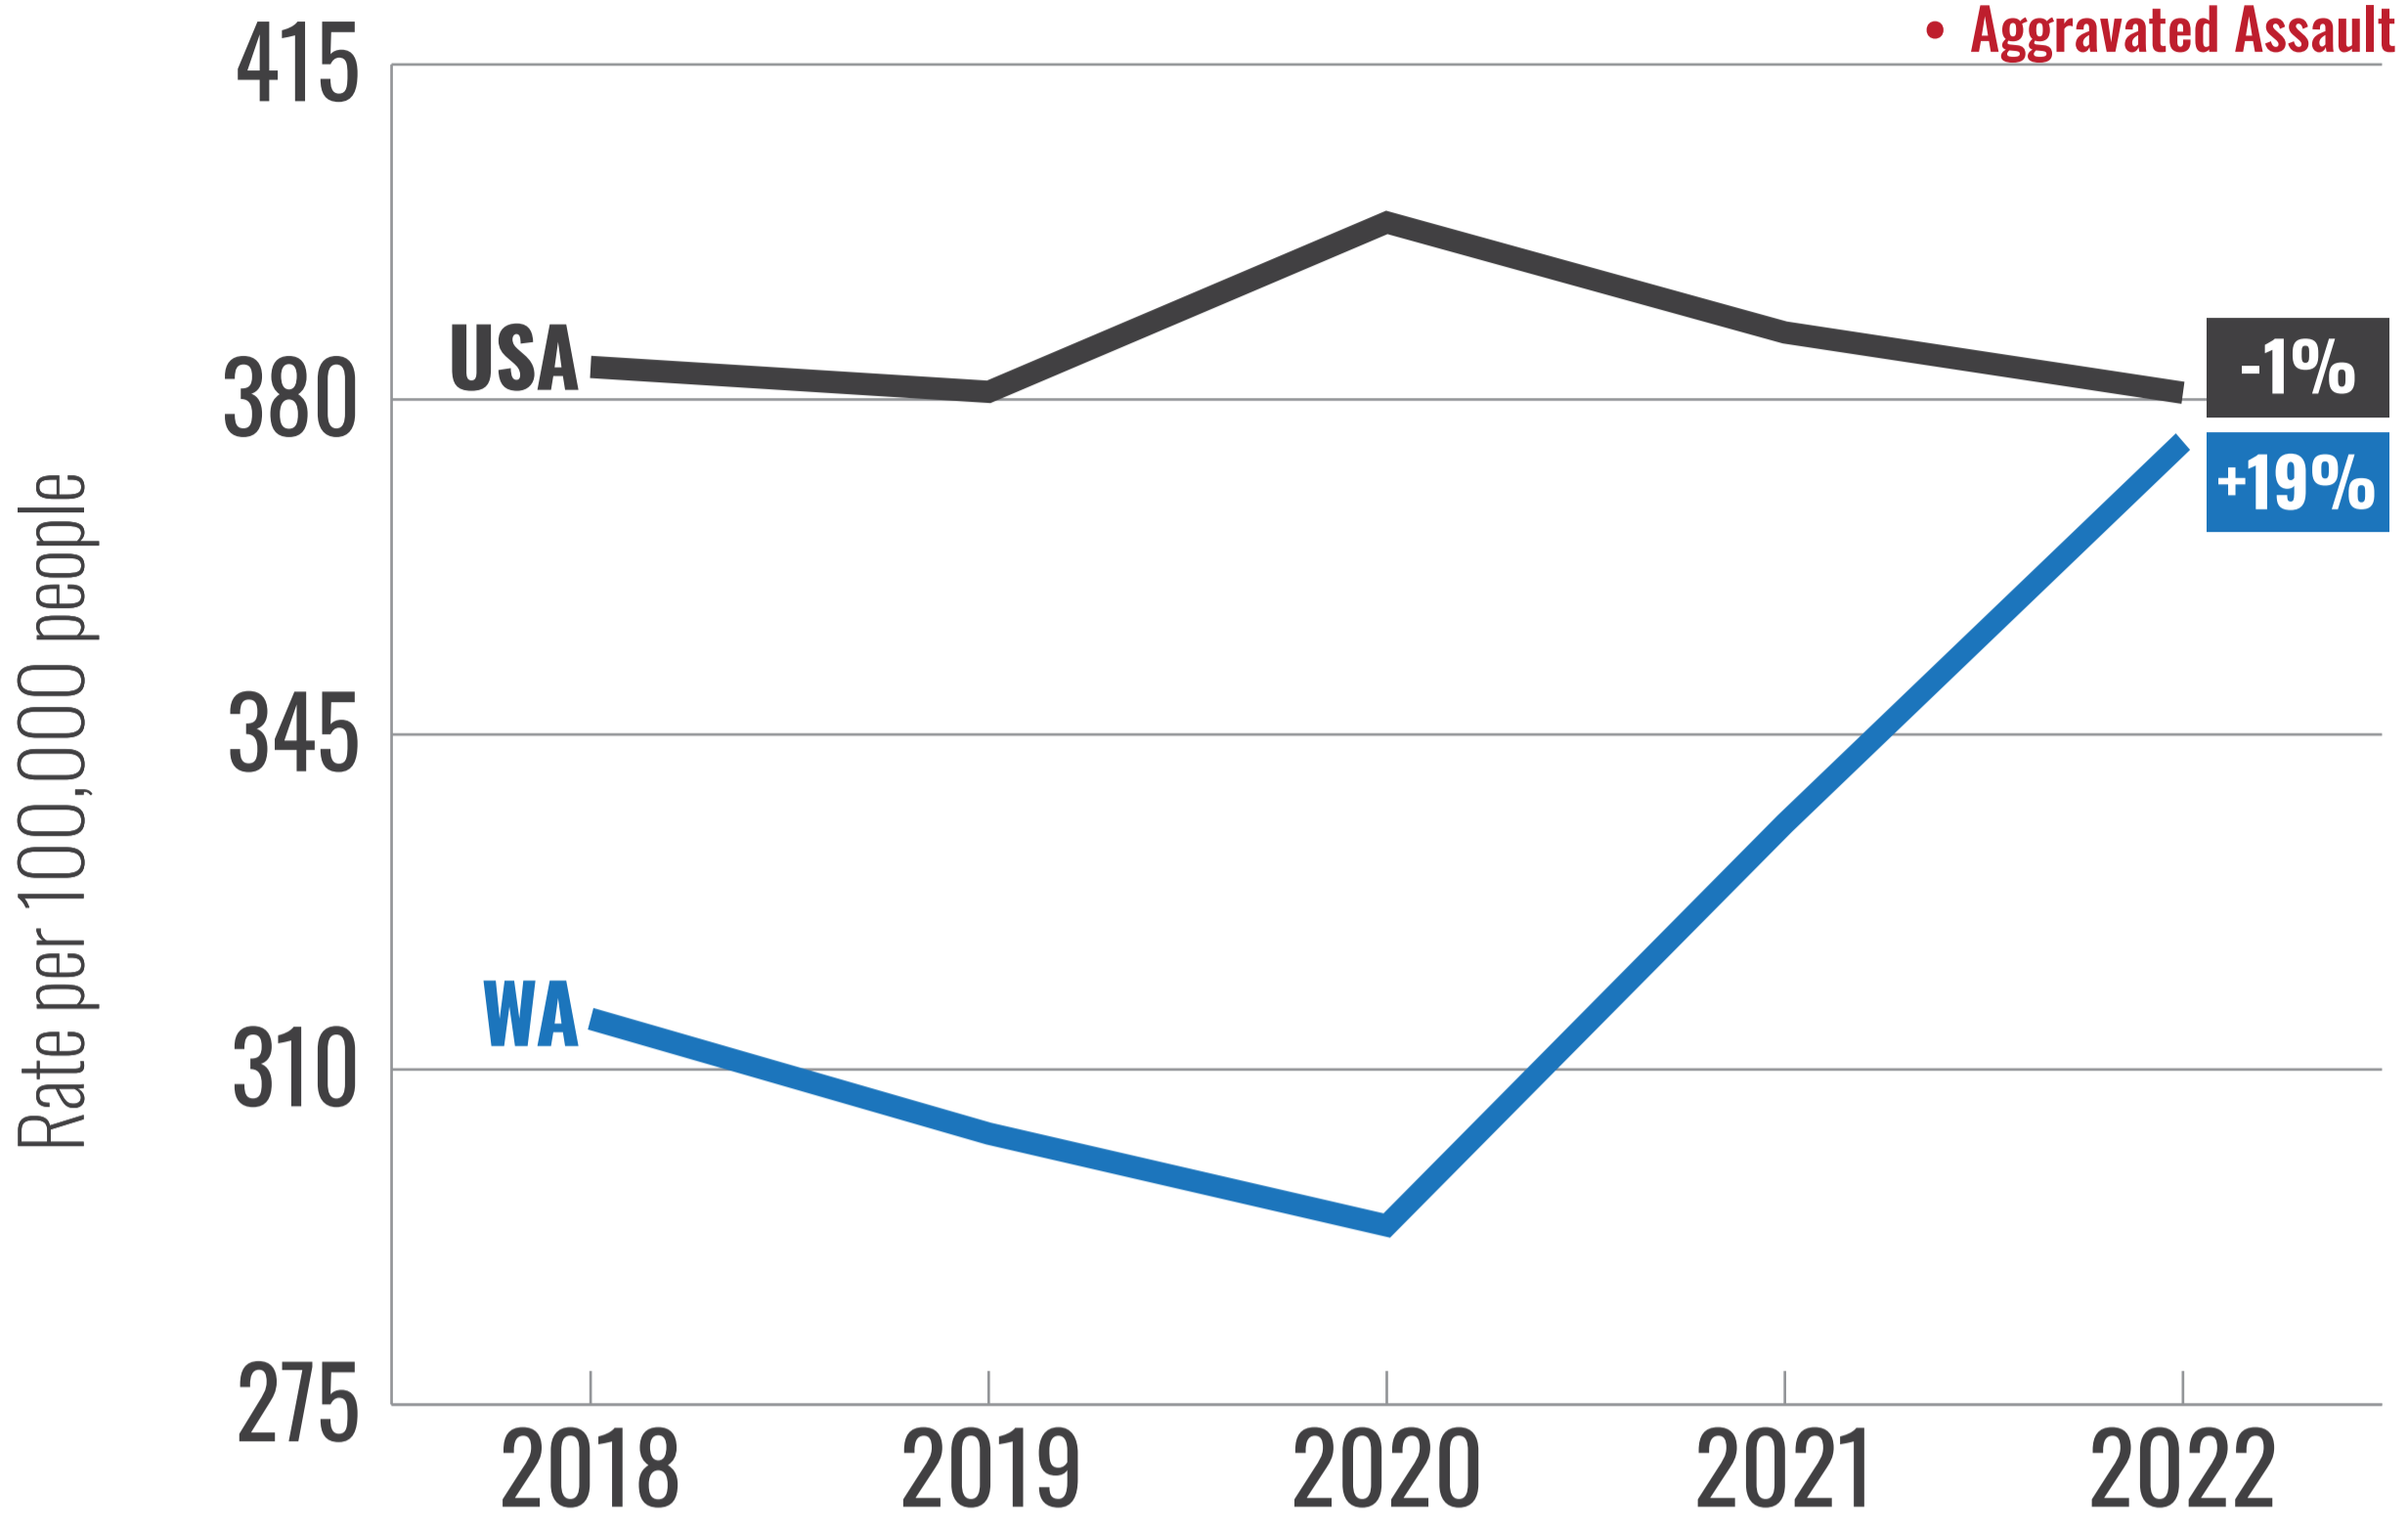

CRIME IN WASHINGTON

2024

VIOLENT CRIME

- Homicide
- Rape
- Robbery
- Aggravated Assault

After 40 years of below average crime rates, violent crime in Washington has reached record highs, increasing by nearly 20% in just five years.¹

HOMICIDE

While the U.S. is set to see a decline in homicide, Washington's murder rate has increased 96% since 2019 culminating in a new state record in 2022.^{2,3}

AGGRAVATED ASSAULT

Aggravated assault has increased by 30% over the past five years and is now at its highest level in 24 years.⁴