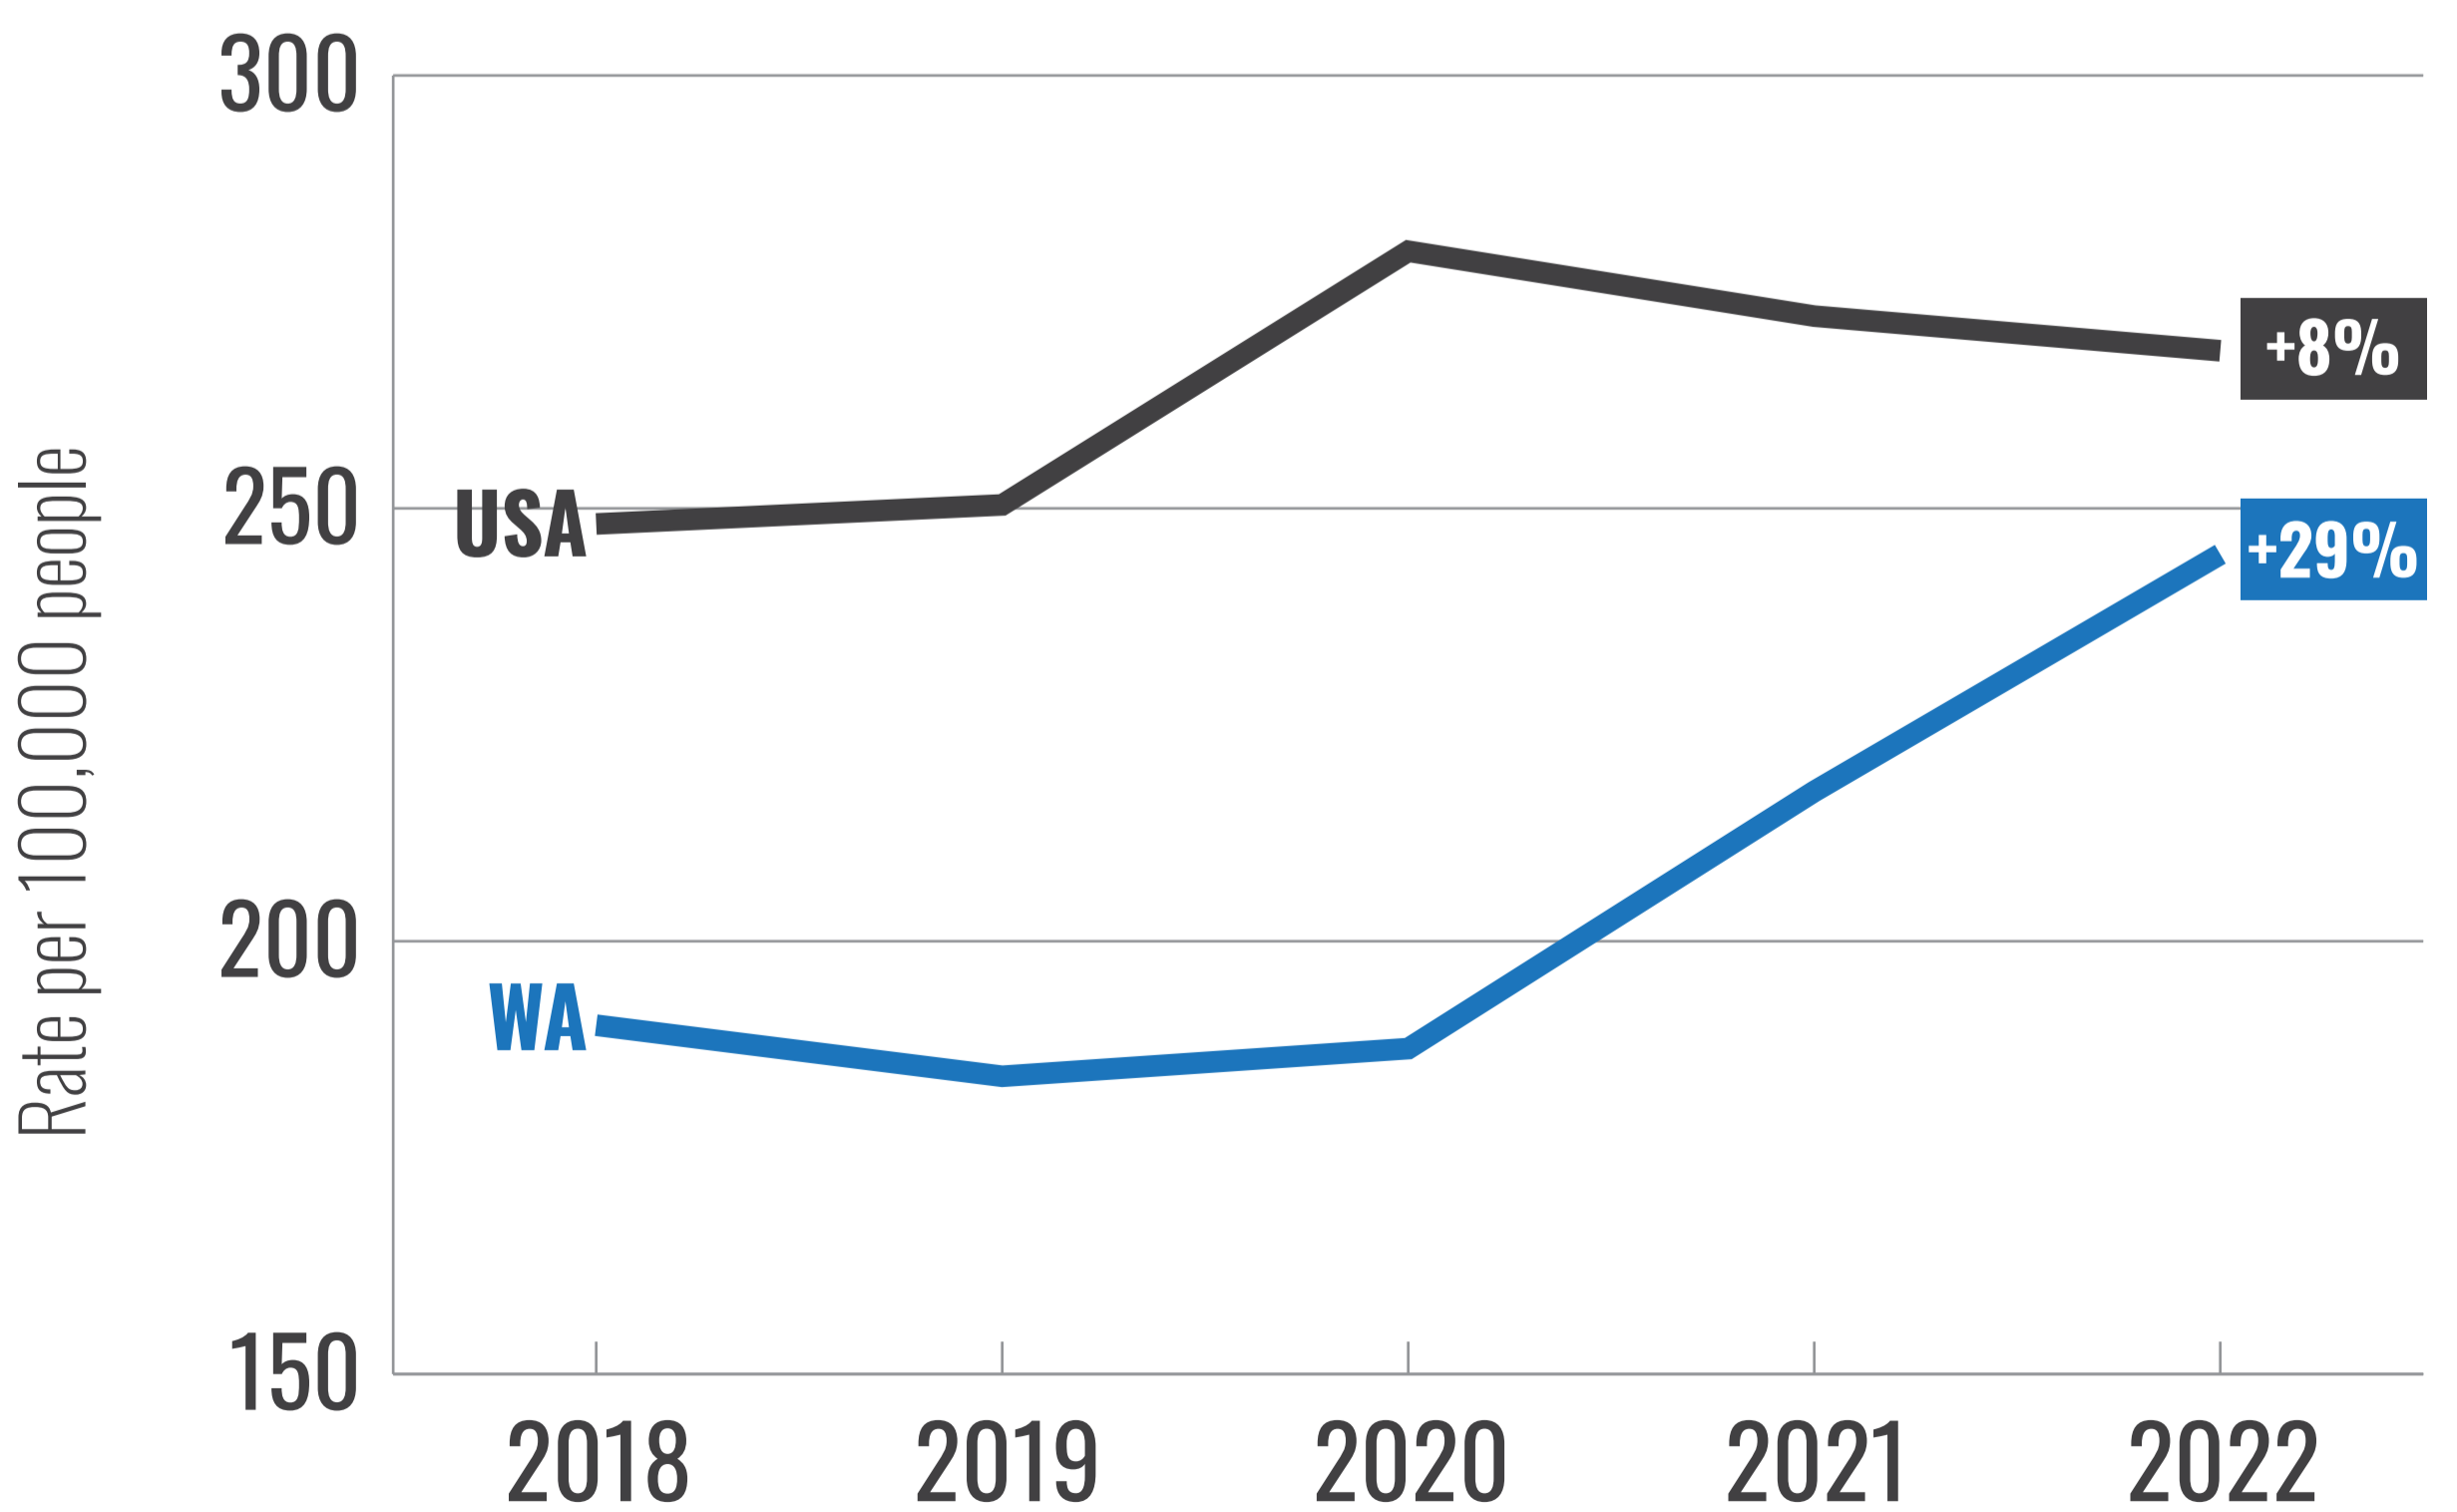

CRIME IN WASHINGTON

2024

VIOLENT CRIME

- Homicide
- Rape
- Robbery
- Aggravated Assault

After 40 years of below average crime rates, violent crime in Washington has reached record highs, increasing by nearly 20% in just five years.¹

HOMICIDE

While the U.S. is set to see a decline in homicide, Washington's murder rate has increased 96% since 2019 culminating in a new state record in 2022.^{2,3}

AGGRAVATED ASSAULT

Aggravated assault has increased by 30% over the past five years and is now at its highest level in 24 years.⁴