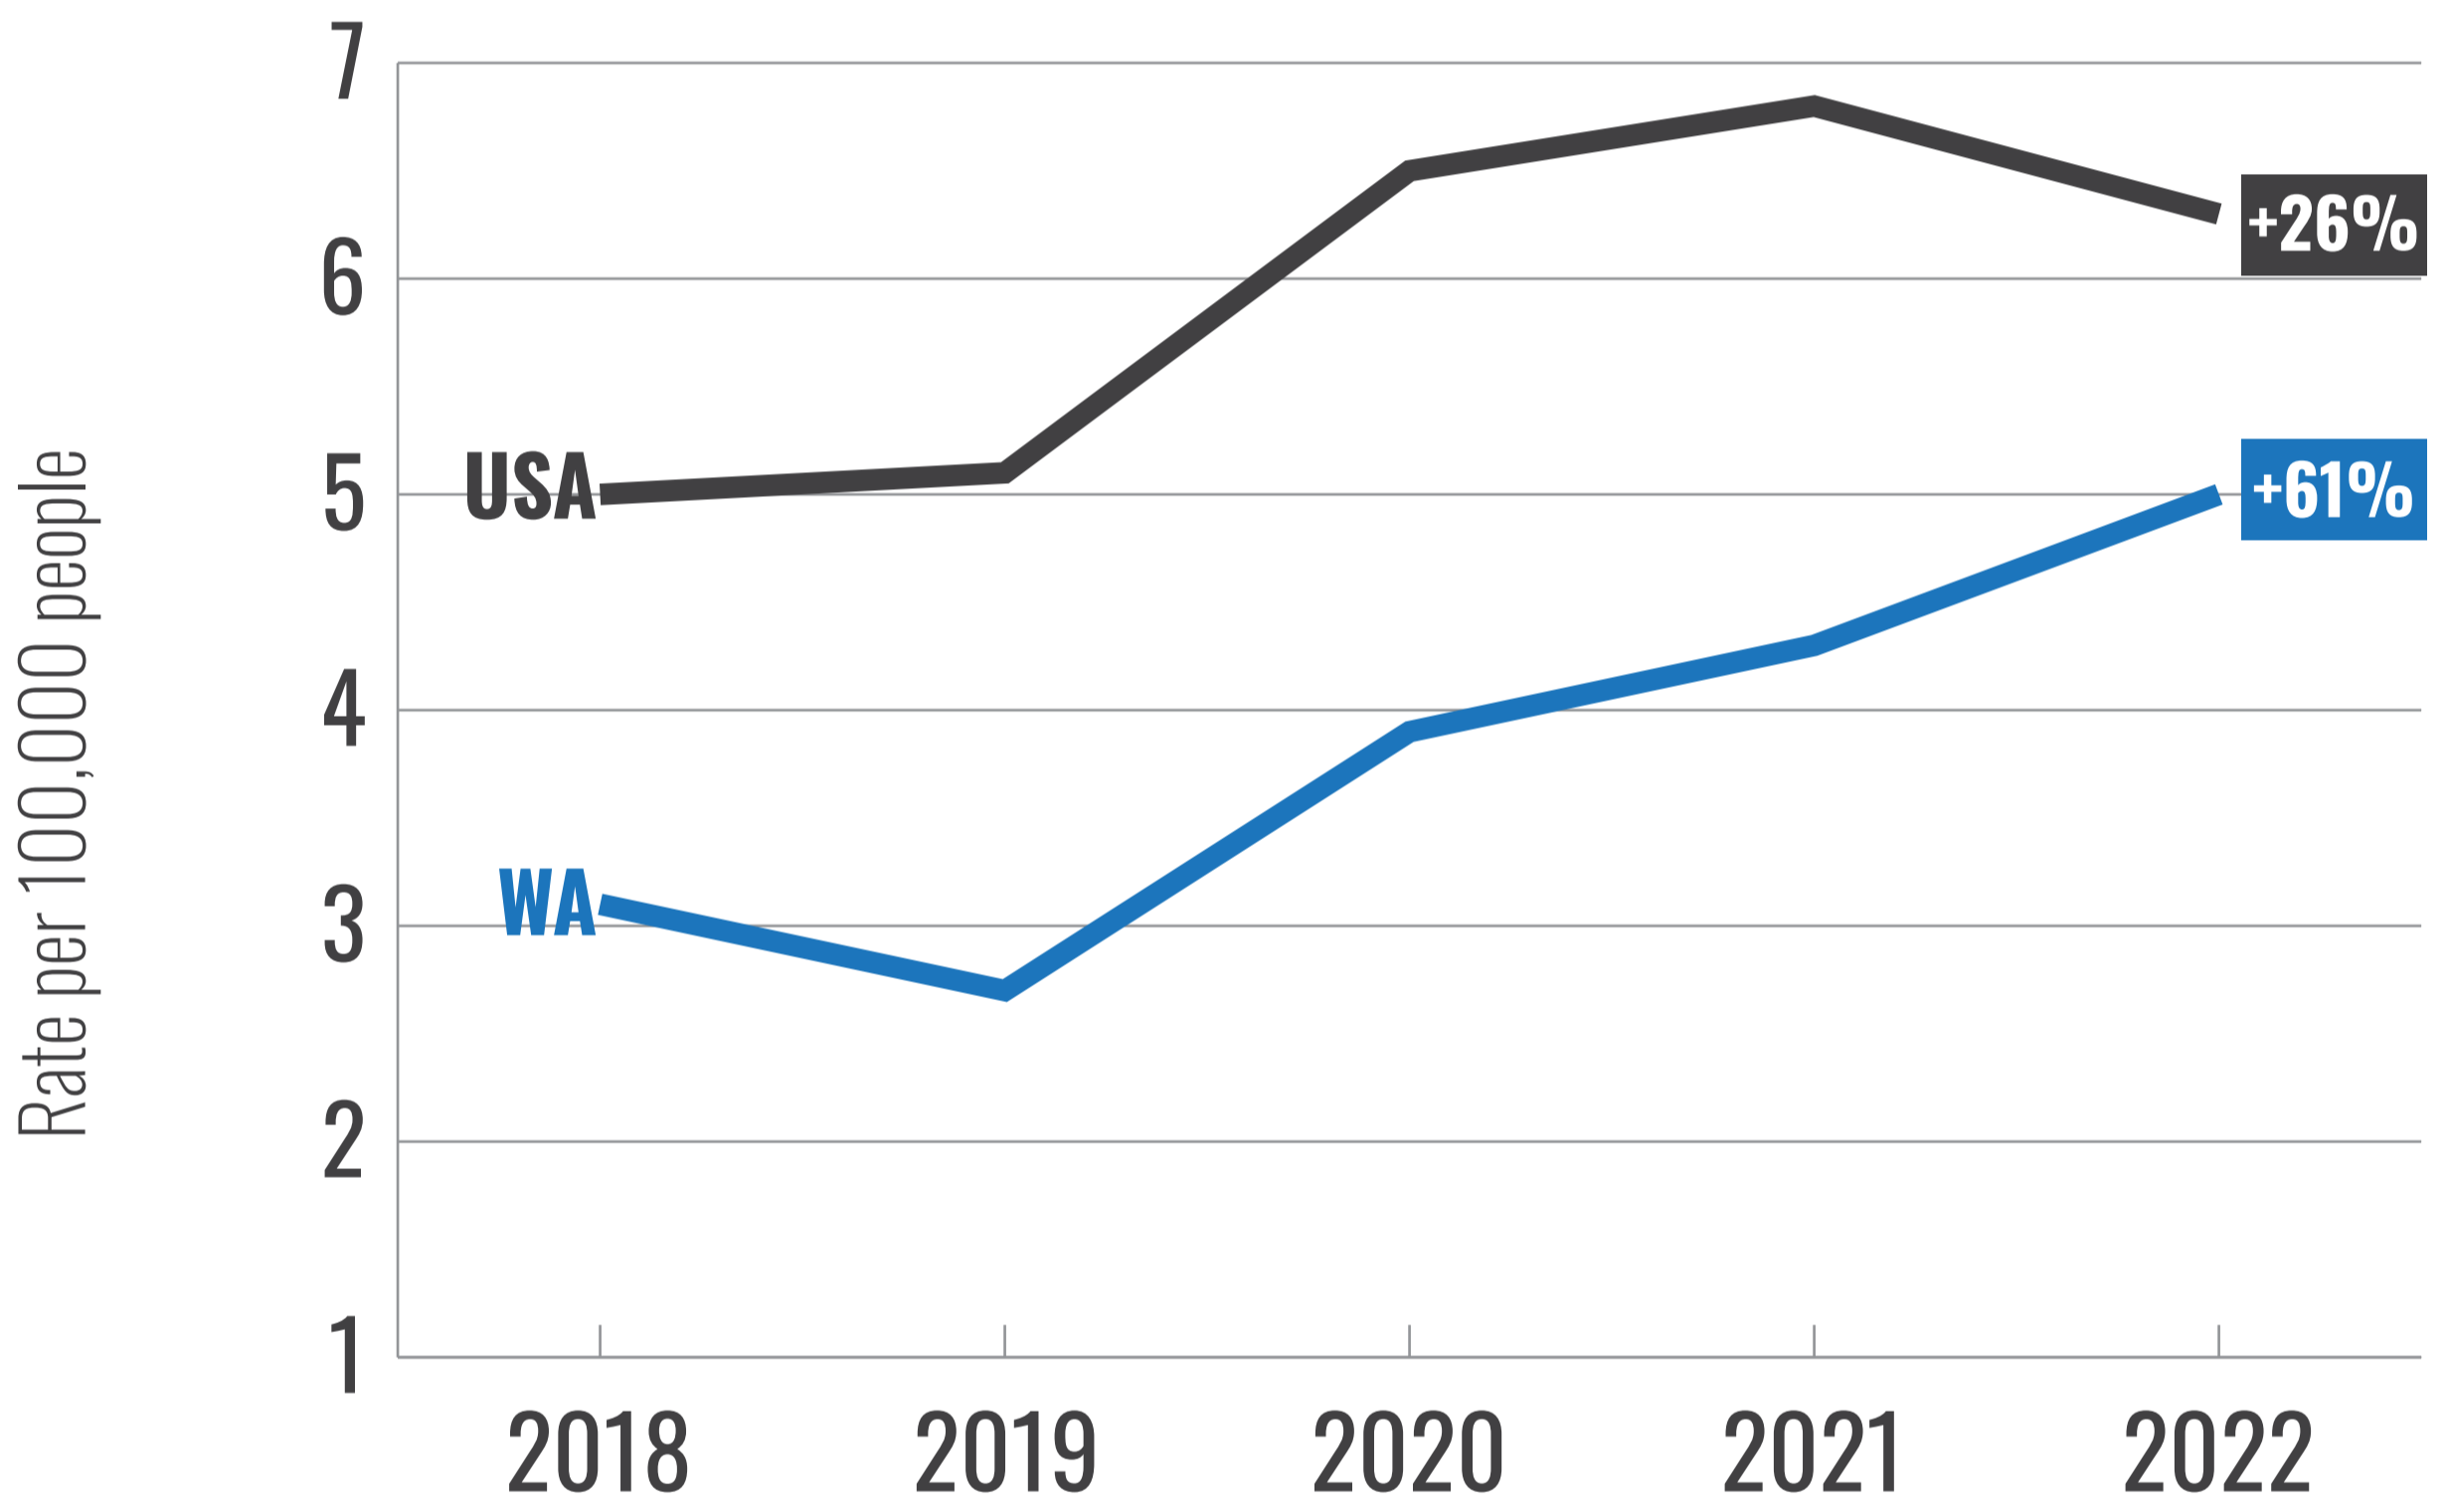

CRIME IN WASHINGTON

2024

VIOLENT CRIME

- Homicide
- Rape
- Robbery
- Aggravated Assault

After 40 years of below average crime rates, violent crime in Washington has reached record highs, increasing by nearly 20% in just five years.¹

HOMICIDE

While the U.S. is set to see a decline in homicide, Washington's murder rate has increased 96% since 2019 culminating in a new state record in 2022.^{2,3}

AGGRAVATED ASSAULT

Aggravated assault has increased by 30% over the past five years and is now at its highest level in 24 years.⁴