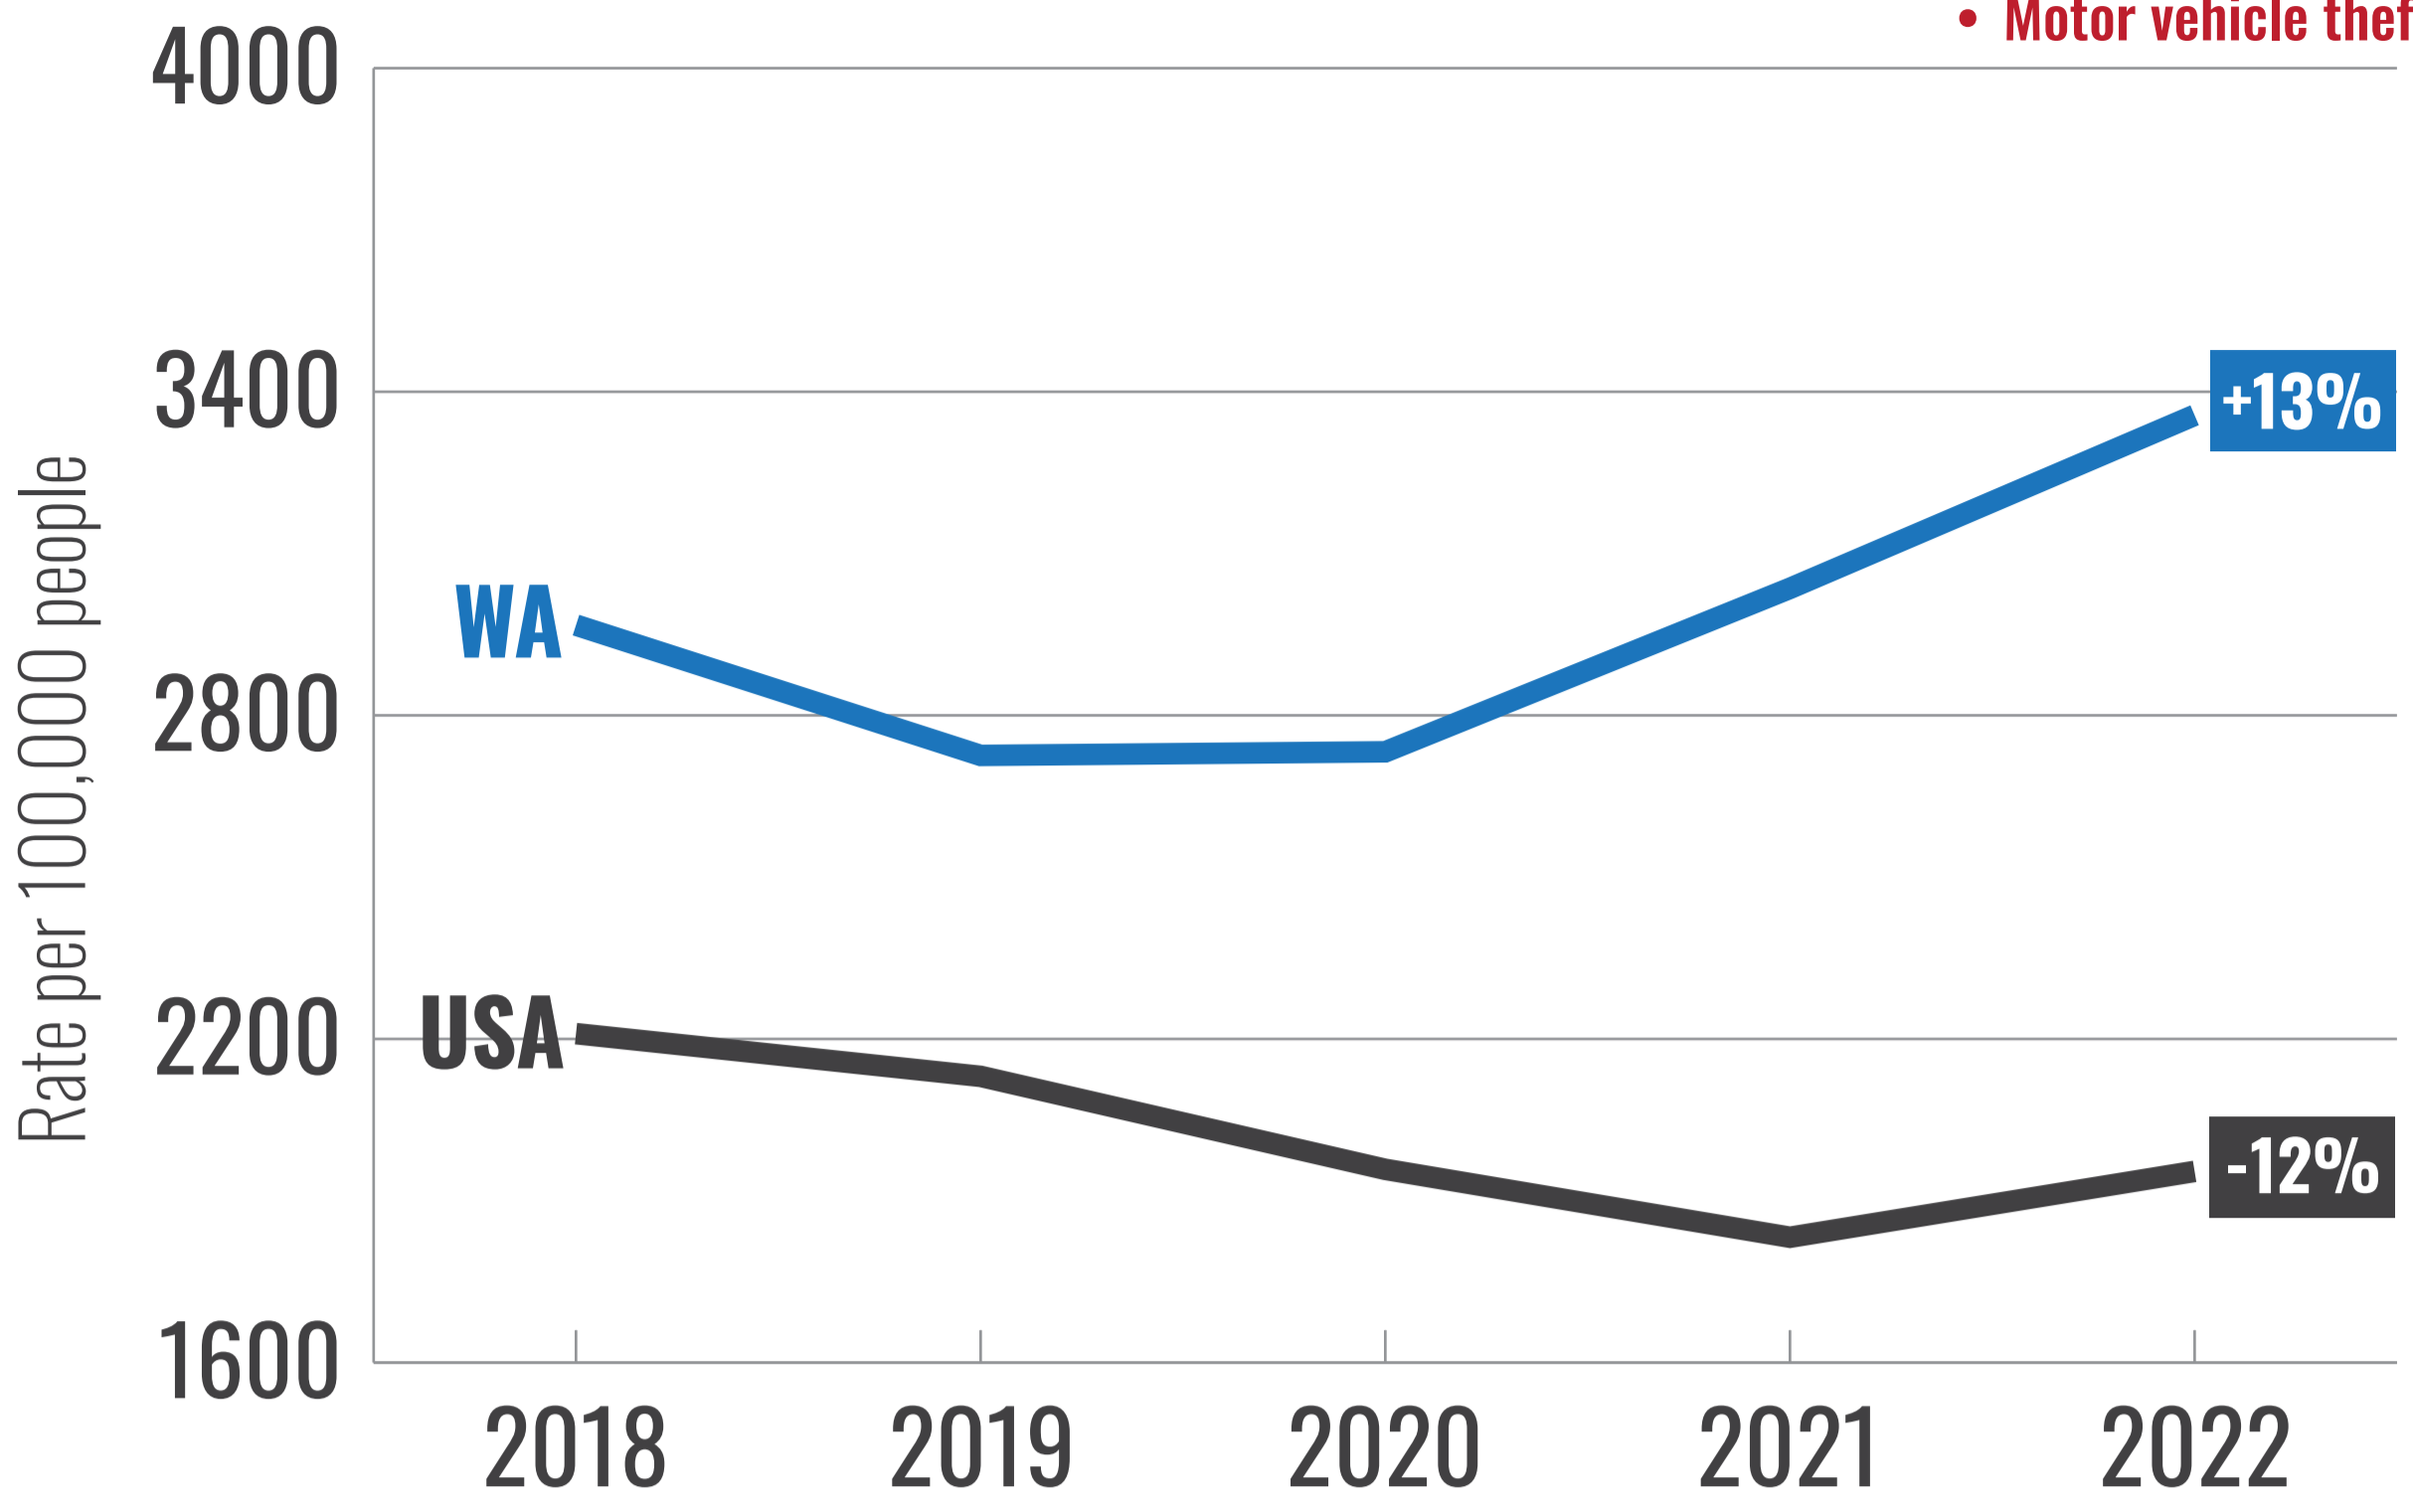

PROPERTY CRIME

- Arson
- Burglary
- Larceny-theft
- Motor vehicle theft

While property crime has declined nationally, it has increased in Washington and our state ranks 2nd worst in the nation for property crime.⁵