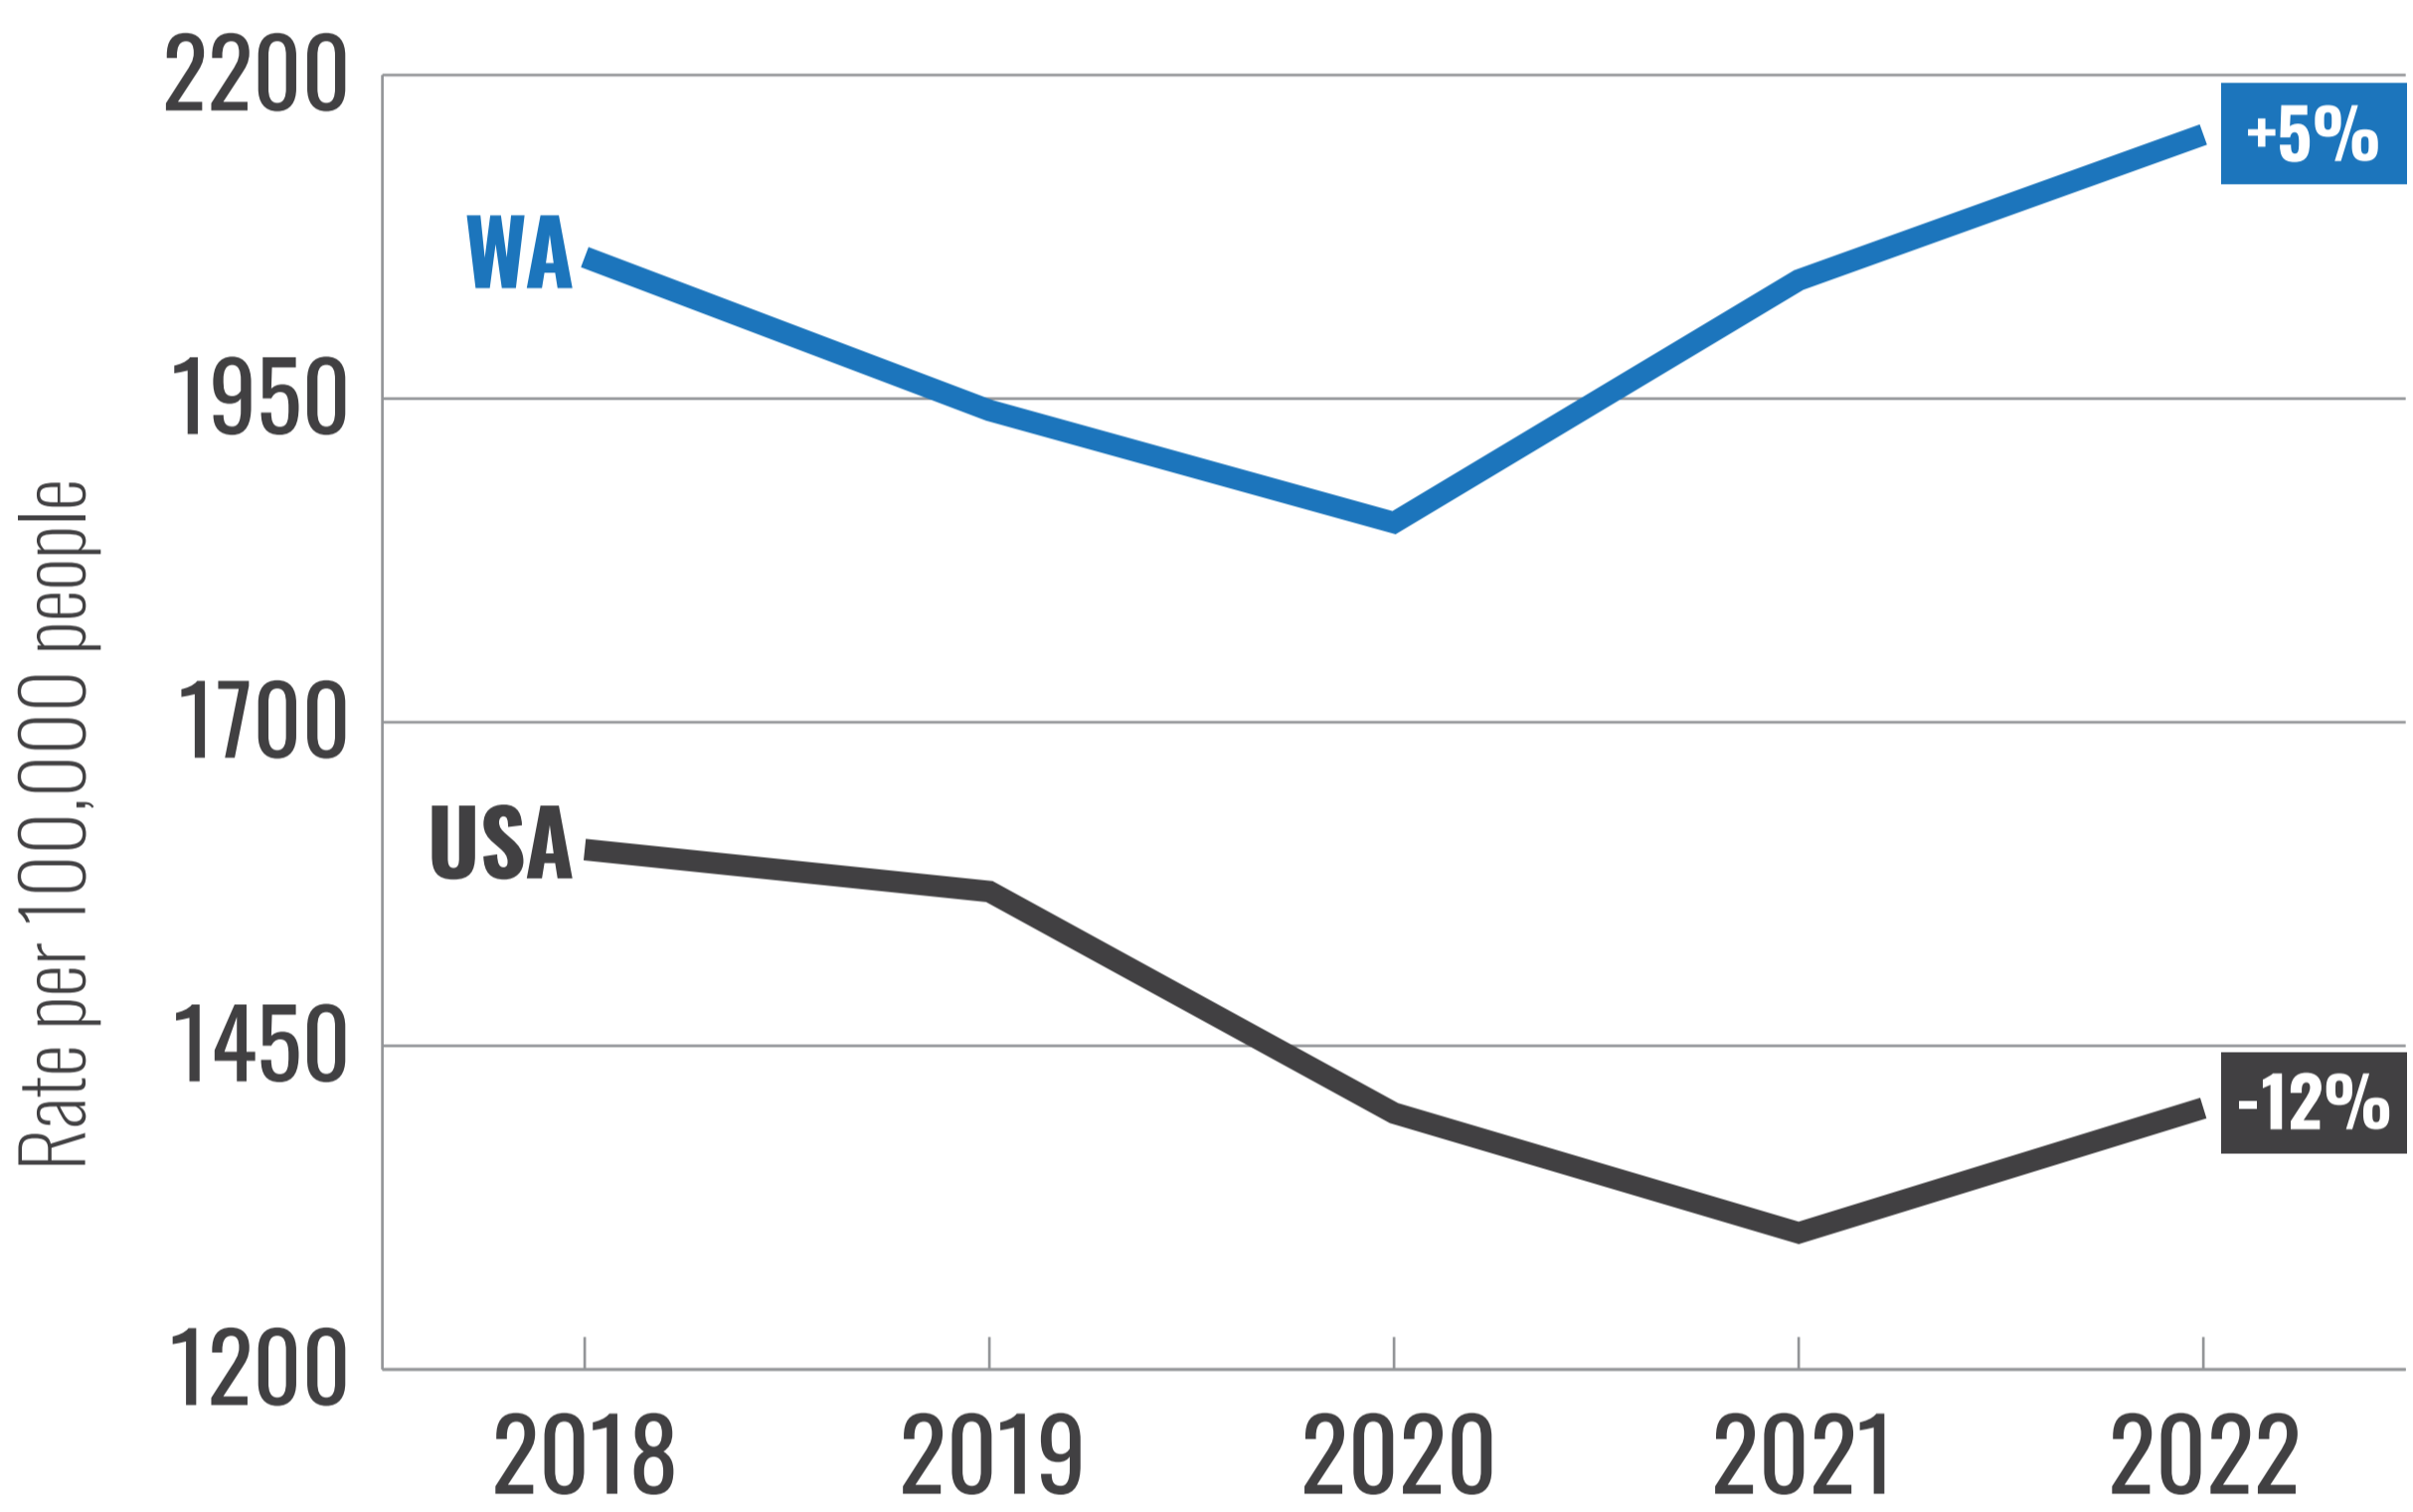

THEFT

Washington has the 2nd highest rate of larceny theft incidents per capita and ranks as the #1 state most impacted by retail theft.⁶