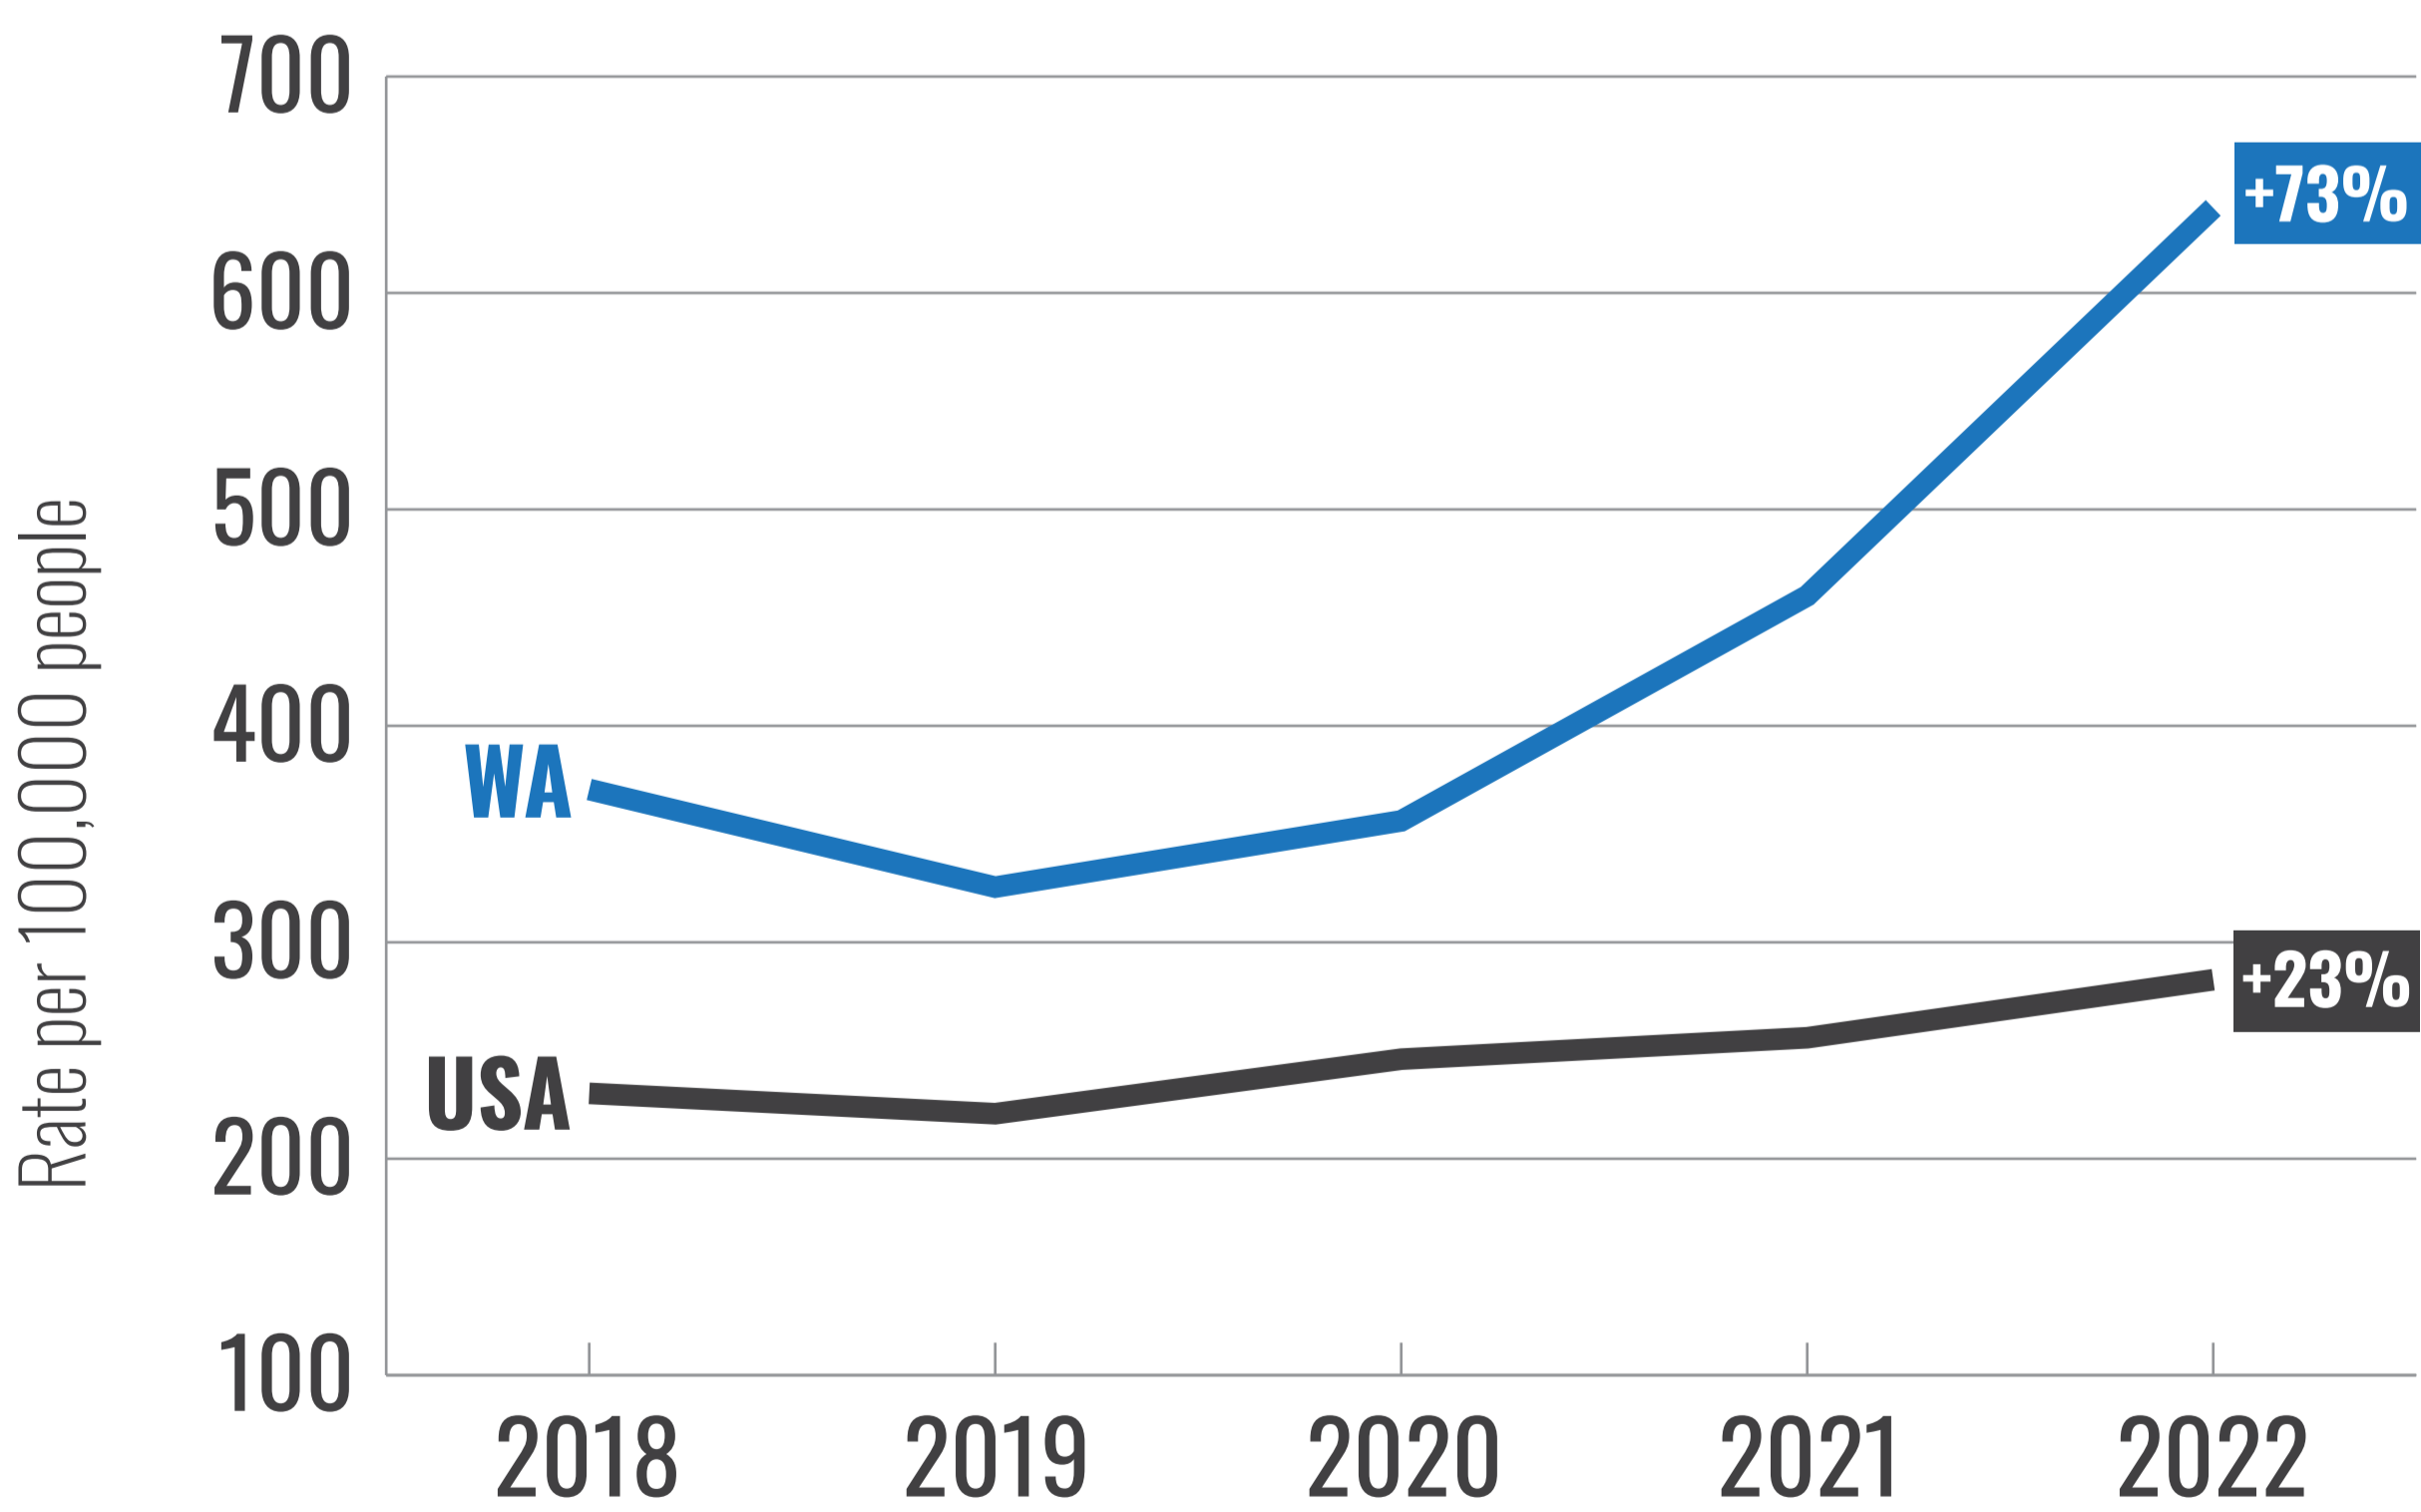

MOTOR VEHICLE THEFT

Car thefts surged after the vehicular pursuit laws were changed in 2021 and WA now ranks as the 3rd worst state in the nation for motor vehicle thefts.^{7,8}

*Graphs: FBI Releases 2022 Crime in the Nation Statistics | FBI | 10/16/2023

1. "Washington's violent crime rate rises, nearing national rate." | Axios | 11/8/2023
2. "Crime is up, and number of officers down, in 2022 crime in Washington report | Washington Association of Sheriffs and Police Chiefs" | 7/10/2023
3. "It is historic: US poised to see record drop in yearly homicides despite public concern over crime" | ABC News | 12/28/2023
4. "FBI Releases 2022 Crime in the Nation Statistics" | FBI | 10/16/2023
5. "Property crime rate in the United States in 2022, by state" | Statista | 11/6/2023
6. "The Impact Of Retail Theft On Small Businesses And States" | Forbes | 12/22/2023
7. "Washington ranks third in the nation for car thefts last year" | KIRO 7 | 3/14/2023
8. Statewide vehicle thefts rise again, increase 88 percent since 2021 | 4/13/2023